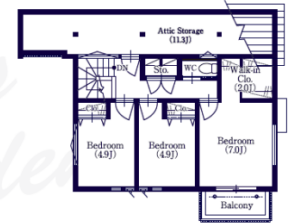

▶ The second floor plan view