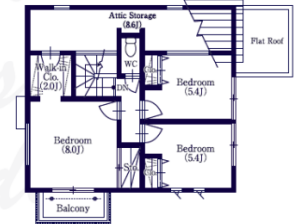

▶ The second floor plan view