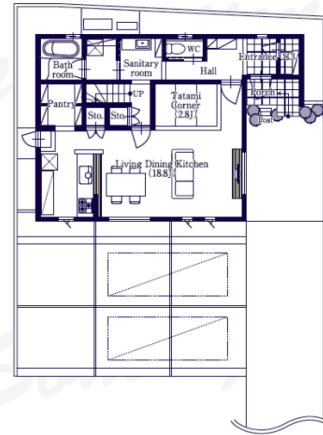

15544NEW!! 【新築分譲住宅】 ティファ津島市神守町四丁 C棟 3370万円

▼ Google Mapで地図を見る

▼ スマートフォンで物件詳細を見る

物件のお問い合わせ先

会社名

(株) イズミヤ

電話番号

0567-24-0012

住所

〒496-0036
愛知県津島市愛宕町8丁目34-1 SKビル1F

ホームページ

<https://izumiya-co.jp/company/>

販売価格

3,370万円

所在地

愛知県津島市神守町四丁

最寄駅

名鉄津島線「青塚」駅徒歩約28分(約2230m)

長期優良住宅(耐震等級3)

C TYPE

▶ The first floor plan view

▶ The second floor plan view

土地面積 195.15 ㎡ / 建物面積 108.66 ㎡ / 総区画数 6 / 販売区画数 6 / 建物構造 木造2階建 / 用途地域 第一種低層住居専用地域 / 取引形態 代理 / 機能・特徴 省エネ・エコ住宅 地震対策住宅 長期優良住宅 **こだわりポイント** 南向き陽当たり良 駐車スペース2台 庭付き オール電化 エコキュート 長期優良住宅基準クリア 瑕疵担保責任保証 **外観イメージ** 和風モダン **地目** 宅地 **設備** 電力 上水道 下水道