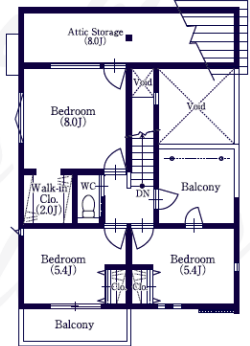

▶ The second floor plan view